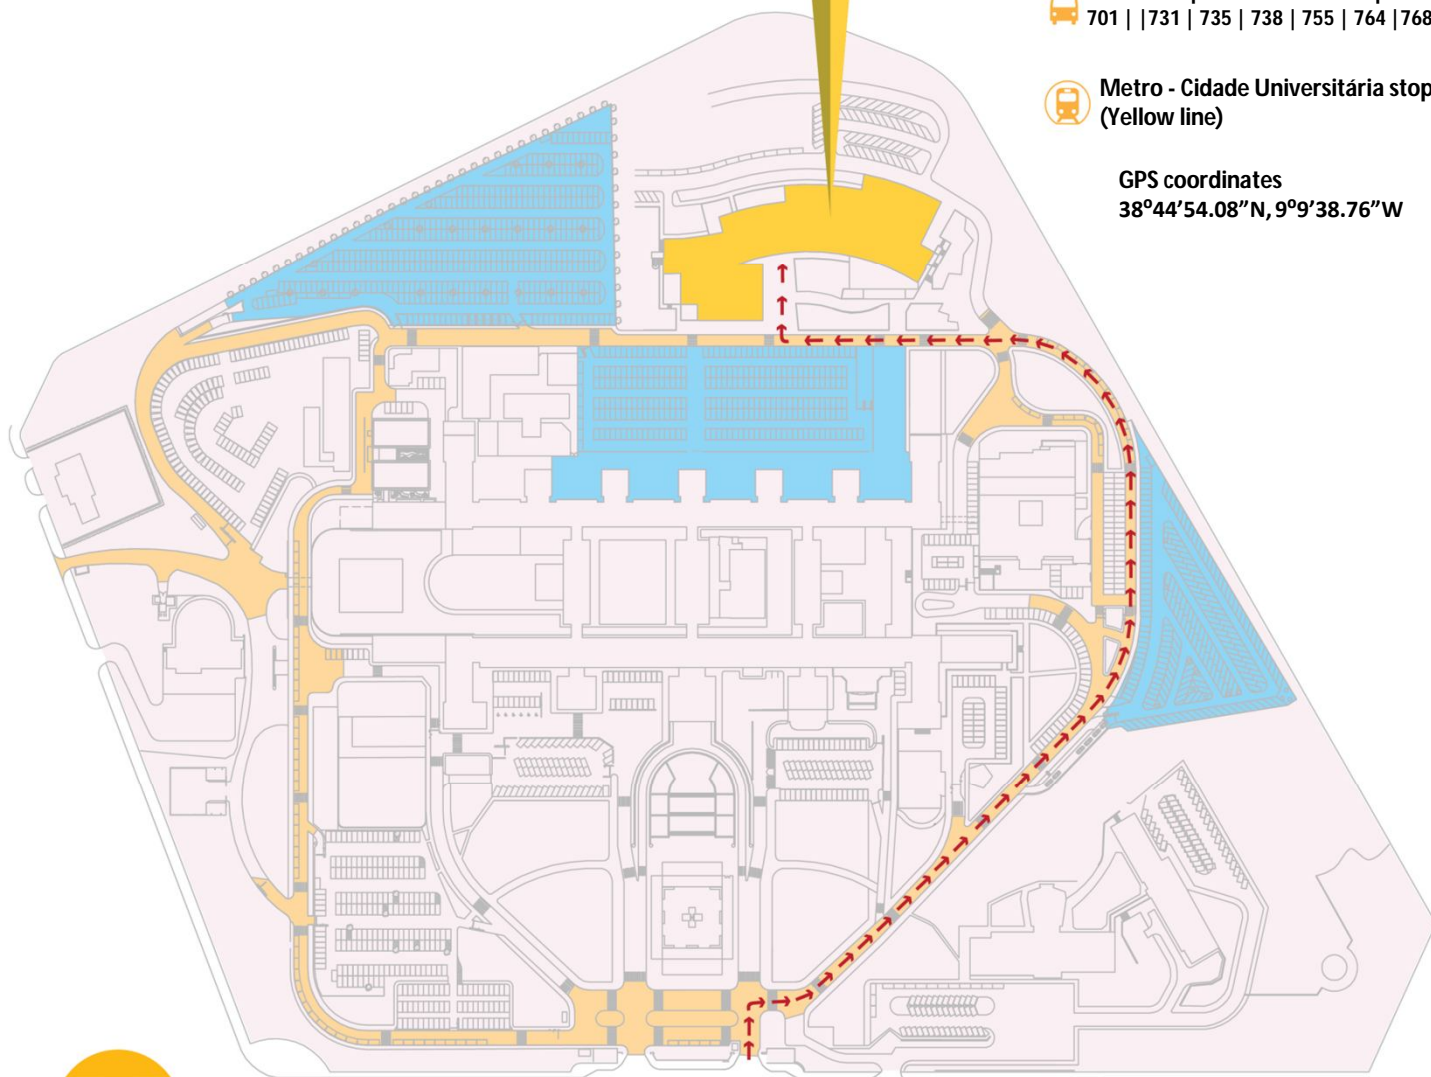

11th International Conference on Grief and Bereavement in Contemporary Society

12th -15th July 2017

Faculdade de Medicina da Universidade de Lisboa
Edifício Egas Moniz (Egas Moniz Building)

Getting here

 Recommended route

 Paid parking

How to get here

 Buses – Hospital Santa Maria stop
701 | 731 | 735 | 738 | 755 | 764 | 768

 Metro - Cidade Universitária stop
(Yellow line)

GPS coordinates
38°44'54.08"N, 9°9'38.76"W

Faculdade de Medicina - Universidade de Lisboa
(Hospital de Santa Maria)
Avenida Professor Egas Moniz
1649-028 Lisboa - Portugal